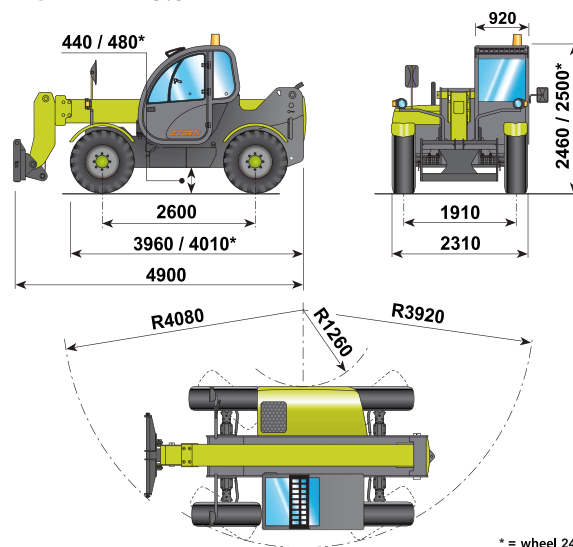

Range of Telehandlers

STORTI

45.8 TC | 45.8 TA
70.10 TC | 70.10 TA

AgriMax

Agri Max 45.8 | 70.10 | TA | TC

PERFORMANCES	45.8	70.10
Maximum capacity	4.500 kg	7.000 kg
Capacity at maximum height on tyres	2.700 kg	4.000 kg
Capacity at maximum boom extension on tyres	1.600 kg	2.000 kg
Maximum lifting height on tyres	7,90 m	9,65 m
Maximum horizontal boom extension	4,45 m	5,40 m
Boom extension at maximum height	0,30 m	0,70 m
Fork tilting angle	134°	
Tearing force	5.700 daN	
Towing force	7.300 daN	
Maximum allowable slope	40%	
Total empty weight	8.700 kg	11.300 kg
Max speed	30 km/h (on request 40 km/h with TC and TA engine)	

HYDRAULIC SYSTEM	
Gear pump with capacity at max speed	100 lt/1'
Max working pressure	230 bar
Control valve with joystick	3 in 1

DIFFERENTIAL AXLES	
Steering axles	2, with planetary reduction gears
Types of steering	4 wheels / transversal / 2 wheels
Front axle	rigid (levelling on request)
Rear axle	oscillating
Service brake	oil bath on the 4 wheels with double hydraulic system
Parking brake	servo-brake
	negative

ENGINE	45.8 - 70.10 TC	45.8 - 70.10 TA
Model	MOTORE IVECO NEF F4GE0454A - TC - 74 kW	MOTORE IVECO NEF F4GE0484C - TA - 94 kW
Maximum power	74 kW (102 hp) at 2.300 rpm	94 kW (128 hp) at 2.300 rpm
Operating principle	four-stroke diesel engine	
Cylinder number and layout	4, vertical in line	
Displacement	4485 cm ³ Turbo compressor	4485 cm ³ Turbo compressor aftercooler
Cooling system	liquid	

TYRES	16/70 x 20" alternative 16/70 x 24"	18 x 22,5"
-------	--	------------

AGRI MAX 45.8

AGRI MAX 70.10